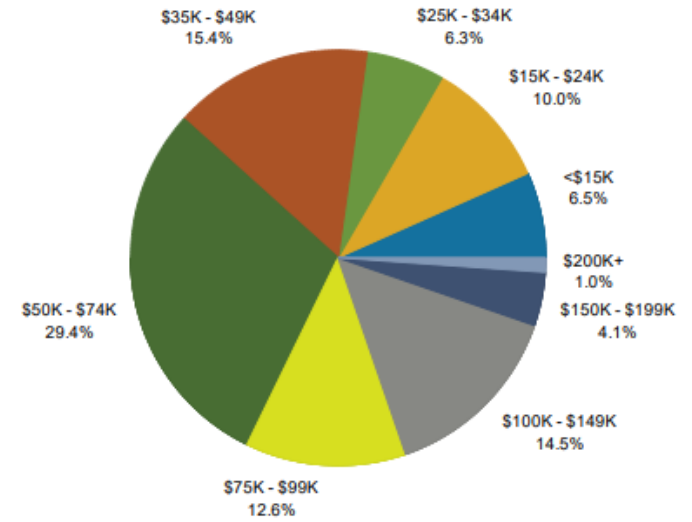

3,230

2021 Households

3,675

2026 Households

2021 Household Income

Top 3 Tapestry Segments

- Middleburg
- Traditional Living
- Southern Satellites

54

Wealth Index

189

Housing Affordability Index

99.2%

Urbanized Area

Owner Occupied Housing Units - 80.0%
 Renter Occupied Housing Units - 16.7%
 Vacant Housing Units - 3.2%

2021 Population by Race

2021 Percent Hispanic Origin: 13.7%