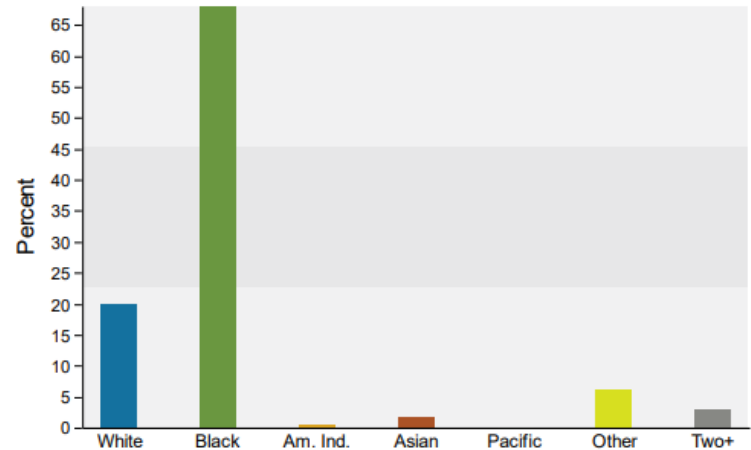

3,230

2021 Households

3,675

2026 Households

2021 Household Income

Top 3 Tapestry Segments

- Middleburg
- Traditional Living
- Southern Satellites

54

Wealth Index

189

Housing Affordability Index

99.2%

Urbanized Area

Owner Occupied Housing Units - 80.0%
 Renter Occupied Housing Units - 16.7%
 Vacant Housing Units - 3.2%

2021 Population by Race

2021 Percent Hispanic Origin: 13.7%